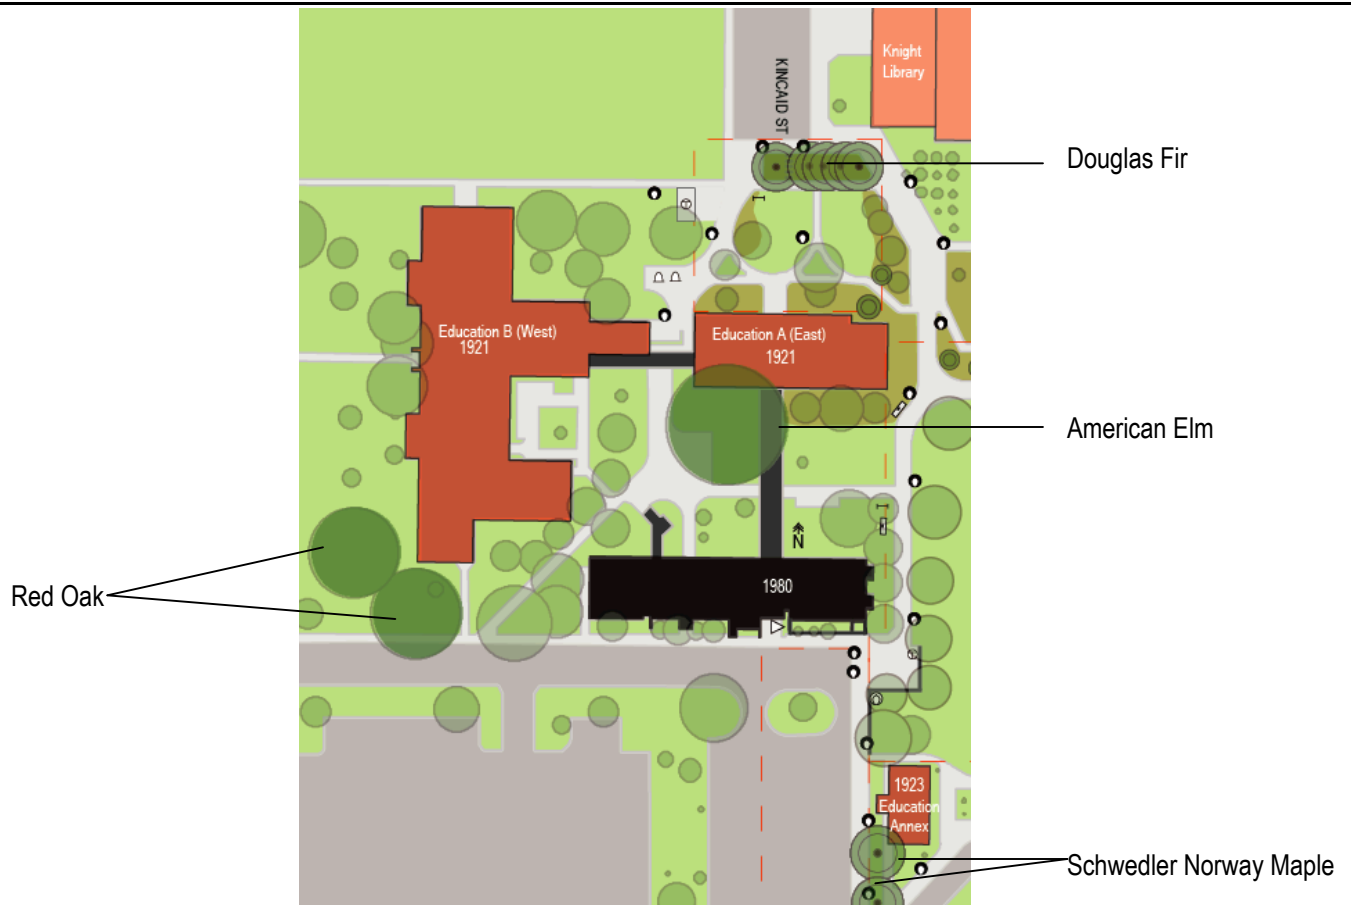

University of Oregon Cultural Resources Survey
COVER SHEET FOR GROUPED RESOURCES
Eugene, Lane County, Oregon
Summer 2006

RESOURCE GROUP IDENTIFICATION

Resource group name: Education Complex

Resource group location: SW Main Campus, Kincaid Avenue

Number of resources within the grouping: 2

LIST OF INDIVIDUAL RESOURCES IN THE GROUPING

Building names: Education A East, Education B West

1. Education A East (built 1921)
2. Education B West (built 1921)

SITE PLAN:

RECORDING INFORMATION

Researched: Shawn Lingo, Jeremy Mauro, Winter 2006

Recorded: Susan Johnson and University Planning Office, Summer 2006